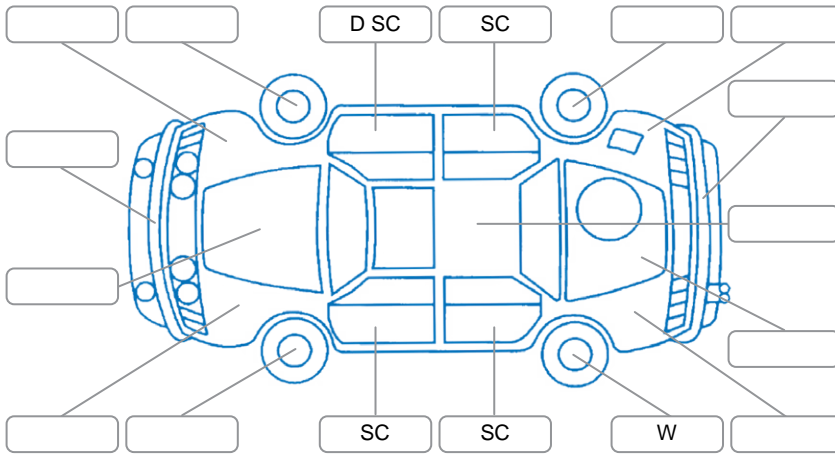

Key
 S = Scratch R = Rust C = Crack * = Decals W = Significant scuffs
 D = Dent PT = Paint defect P = Pin dent SC = Stone Chips

Note: some defects and blemishes may not be displayed in the diagram

Body Inspection Comments

Conditions During Body Inspection	Dry
-----------------------------------	-----

Under Carriage and Under Bonnet Inspection Comments

4-wheel drive.
 Freshly serviced.

Interior Comments

Seats:	Average
Carpets:	Average
Panels:	Average
Dashboard:	Average