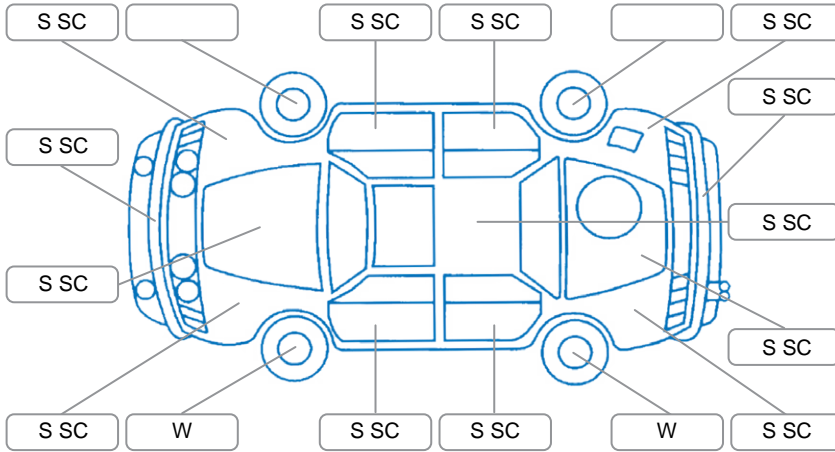

Report ID:	28,222,286	Version:	2
Created:	09 Jun 2026		

Make:	Mazda	Model:	Atenza
Body Style:	Wagon	Year:	2007
Rego No.:	QKH540	Rego Expiry:	30 Nov 2026
WoF Expiry:	19 Jun 2027	Odometer:	186,972 Kms
Good No.:	28222286	VIN:	7AT0C139X16508413
Next Service:	196500	Service History:	No

Key

S = Scratch R = Rust C = Crack * = Decals W = Significant scuffs
 D = Dent PT = Paint defect P = Pin dent SC = Stone Chips

Note: some defects and blemishes may not be displayed in the diagram

Body Inspection Comments

Conditions During Body Inspection: Wet

Under Carriage and Under Bonnet Inspection Comments

2WD

Interior Comments

Seats:	Average
Carpets:	Average
Panels:	Average
Dashboard:	Average

General Comments

Road Conditions During Test Drive	Dry	
Engine Timing Mechanism	Timing Chain	
Evidence of Cam Belt Replacement	<input type="checkbox"/> Yes <input type="checkbox"/> No	Kms
Inspected by:	Uriah Pepene	
Published by:	Bobby Zhong	
Inspection Date:	02 Jun 2026	