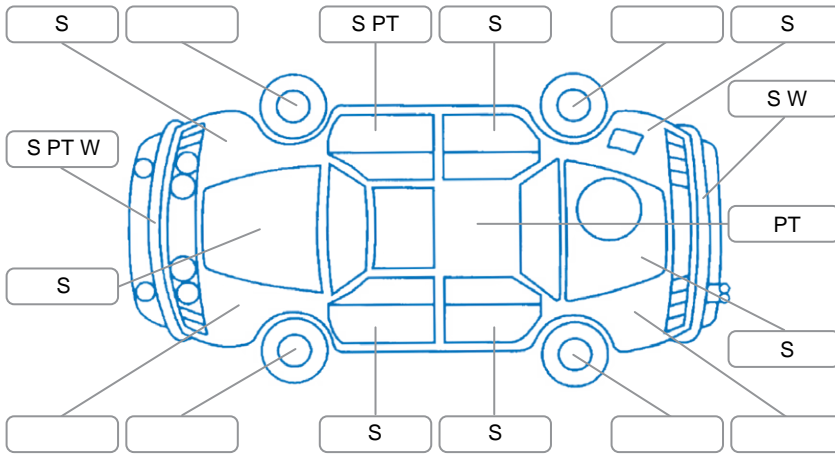

Report ID:	28,222,272	Version:	2
Created:	13 Jun 2026		

Make:	Honda	Model:	FIT
Body Style:	Hatchback	Year:	2010
Rego No.:	MLJ903	Rego Expiry:	06 Aug 2026
WoF Expiry:	23 Dec 2026	Odometer:	97,307 Kms
Good No.:	28222272	VIN:	7AT08G2YX19500811
Next Service:	101,000	Service History:	No

Key

S = Scratch R = Rust C = Crack * = Decals W = Significant scuffs
 D = Dent PT = Paint defect P = Pin dent SC = Stone Chips

Note: some defects and blemishes may not be displayed in the diagram

Body Inspection Comments

Conditions During Body Inspection

Wet

Under Carriage and Under Bonnet Inspection Comments

Interior Comments

Seats:	Average
Carpets:	Average
Panels:	Average
Dashboard:	Average

General Comments

Vehicle drove ok at the time of the drive.