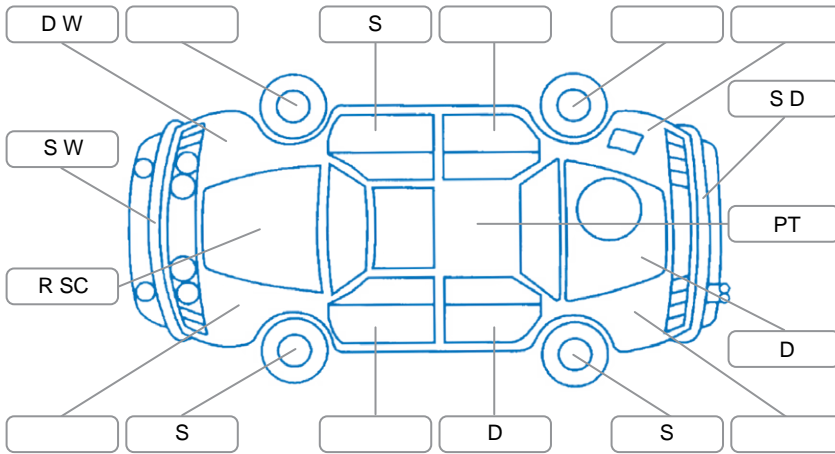

Report ID:	28,222,255	Version:	2
Created:	17 Jun 2026		

Make:	Toyota	Model:	Vanguard
Body Style:	Wagon	Year:	2011
Rego No.:	MRQ610	Rego Expiry:	02 Dec 2026
WoF Expiry:	17 Jun 2027	Odometer:	130,958 Kms
Good No.:	28222255	VIN:	7AT0H65BX19210882
Next Service:	140000 kms	Service History:	No

Key
 S = Scratch R = Rust C = Crack * = Decals W = Significant scuffs
 D = Dent PT = Paint defect P = Pin dent SC = Stone Chips

Note: some defects and blemishes may not be displayed in the diagram

Body Inspection Comments

Conditions During Body Inspection: Dry Wet

Under Carriage and Under Bonnet Inspection Comments

Interior Comments

Seats:	Average
Carpets:	Average
Panels:	Average
Dashboard:	Good

General Comments

Road Conditions During Test Drive	Wet	
Engine Timing Mechanism	Timing Chain	
Evidence of Cam Belt Replacement	<input type="checkbox"/> Yes <input type="checkbox"/> No	Kms
Inspected by:	Eleoit Kumar	
Published by:	Sam Huang	
Inspection Date:	02 Jun 2026	