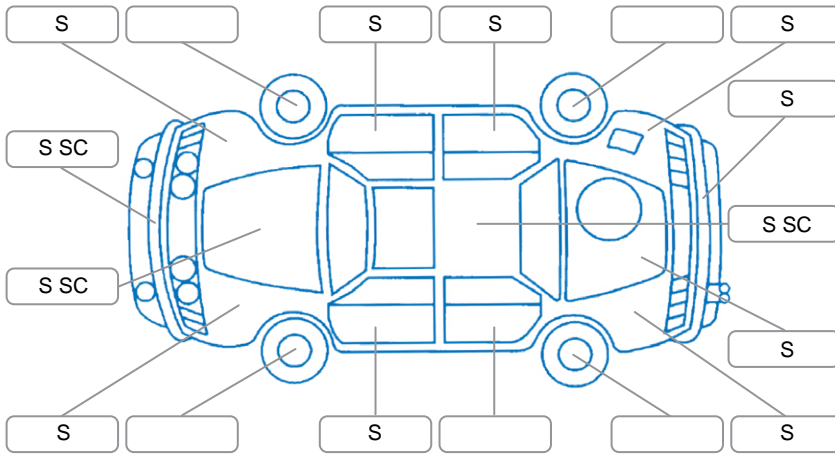

Report ID:	28,222,240	Version:	7
Created:	11 Jun 2026		

Make:	KIA	Model:	EV6
Body Style:	SUV	Year:	2022
Rego No.:	RPP263	Rego Expiry:	03 Sep 2026
WoF Expiry:	23 Jun 2027	Odometer:	99,329 Kms
Good No.:	28222240	VIN:	KNAC381BUN5061940
Next Service:	booked	Service History:	Yes

Key

S = Scratch R = Rust C = Crack * = Decals W = Significant scuffs
 D = Dent PT = Paint defect P = Pin dent SC = Stone Chips

Note: some defects and blemishes may not be displayed in the diagram

Body Inspection Comments