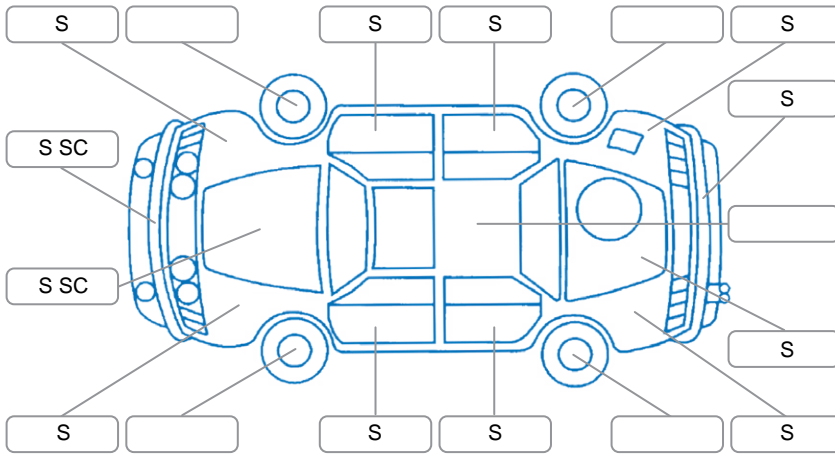

Report ID:	28,222,201	Version:	1
Created:	12 Jun 2026		

Make:	Nissan	Model:	Murano
Body Style:	SUV	Year:	2011
Rego No.:	FYW919	Rego Expiry:	27 Jun 2026
WoF Expiry:	12 Jun 2027	Odometer:	133,946 Kms
Good No.:	28222201	VIN:	JN1TANZ51A0006885
Next Service:	144000	Service History:	Yes

**Key**  
 S = Scratch    R = Rust    C = Crack    \* = Decals    W = Significant scuffs  
 D = Dent    PT = Paint defect    P = Pin dent    SC = Stone Chips

Note: some defects and blemishes may not be displayed in the diagram