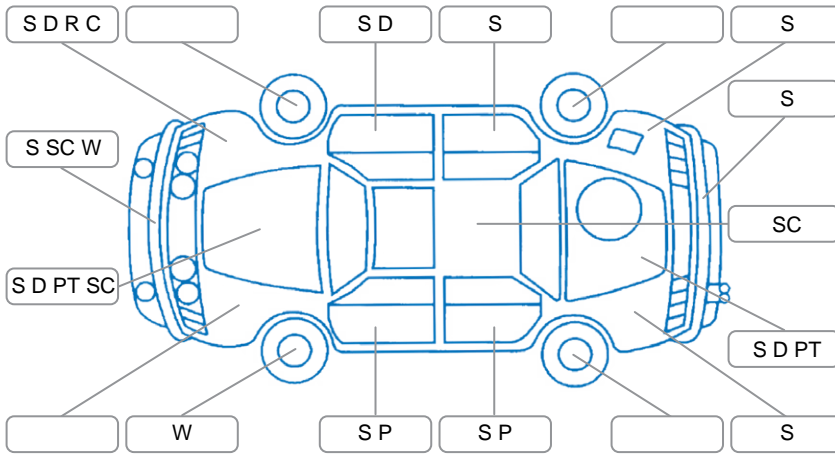

Report ID:	28,222,199	Version:	1
Created:	05 Jun 2026		

Make:	Hyundai	Model:	Santa FE
Body Style:	SUV	Year:	2008
Rego No.:	ESG740	Rego Expiry:	28 Jul 2026
WoF Expiry:	03 Jul 2026	Odometer:	241,142 Kms
Good No.:	28222199	VIN:	KMHS81DR8U284754
Next Service:	236000	Service History:	Yes

Key

S = Scratch R = Rust C = Crack * = Decals W = Significant scuffs
 D = Dent PT = Paint defect P = Pin dent SC = Stone Chips

Note: some defects and blemishes may not be displayed in the diagram

Body Inspection Comments

Bonnet and front bumper (misaligned) different colour to car, rear tailgate tint failing, windscreen pitting

Conditions During Body Inspection	Wet
-----------------------------------	-----

Under Carriage and Under Bonnet Inspection Comments

Coolant overflow bottle empty, rear pads low, all rotors lipped, FR tie rod engine split, major engine oil leaks

Interior Comments

Seats:	drivers seat bolster torn, leather shrunk on front
Carpets:	Average
Panels:	panels stick, rhs front torn
Dashboard:	Good