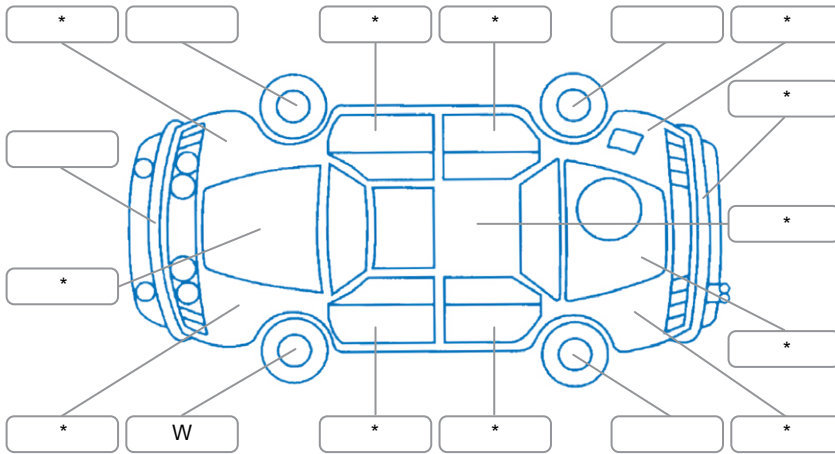

Report ID:	28,222,175	Version:	3
Created:	24 Jun 2026		

Make:	Polestar	Model:	Polestar 2
Body Style:	Hatchback	Year:	2022
Rego No.:	PMW11	Rego Expiry:	27 Sep 2026
WoF Expiry:	08 Jul 2027	Odometer:	59,012 Kms
Good No.:	28222175	VIN:	YSMVSEFA4PL113542
Next Service:	88,220km	Service History:	No

Key
 S = Scratch R = Rust C = Crack * = Decals W = Significant scuffs
 D = Dent PT = Paint defect P = Pin dent SC = Stone Chips

Note: some defects and blemishes may not be displayed in the diagram

Body Inspection Comments

Conditions During Body Inspection: **Wet**

Under Carriage and Under Bonnet Inspection Comments

Interior Comments

Seats:	Good
Carpets:	Good
Panels:	Good
Dashboard:	Good

General Comments

Road Conditions During Test Drive	Wet	
Engine Timing Mechanism	Unknown	
Evidence of Cam Belt Replacement	<input type="checkbox"/> Yes <input type="checkbox"/> No	Kms
Inspected by:	Marlon Espena	
Published by:	Henry Manders	
Inspection Date:	03 Jun 2026	