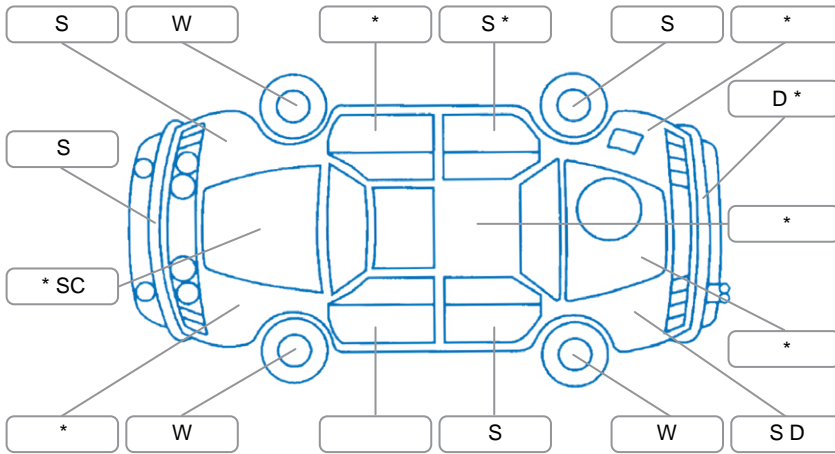

Report ID:	28,222,152	Version:	4
Created:	23 Jun 2026		

Make:	Cupra	Model:	Leon
Body Style:	Wagon	Year:	2023
Rego No.:	PWP994	Rego Expiry:	15 Aug 2026
WoF Expiry:	19 May 2027	Odometer:	34,433 Kms
Good No.:	28222152	VIN:	VSSZZZKLXPR027784
Next Service:	49,447km	Service History:	No

Key

S = Scratch R = Rust C = Crack * = Decals W = Significant scuffs
 D = Dent PT = Paint defect P = Pin dent SC = Stone Chips

Note: some defects and blemishes may not be displayed in the diagram

Body Inspection Comments

Conditions During Body Inspection

Under Carriage and Under Bonnet Inspection Comments

Left rear tyre small scuffing on sidewall, undercover tray damage.

Interior Comments

Seats:	Good
Carpets:	Good
Panels:	Good
Dashboard:	Good