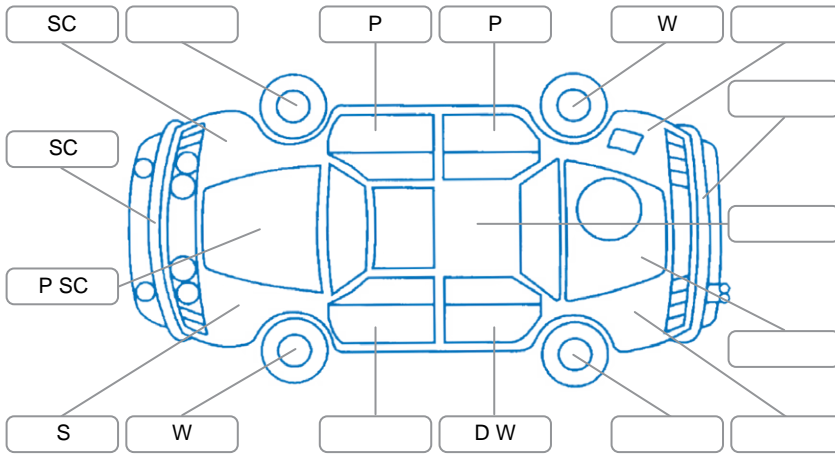

Report ID:	28,222,134	Version:	1
Created:	30 May 2026		

Make:	Hyundai	Model:	Tucson
Body Style:	SUV	Year:	2023
Rego No.:	PUJ420	Rego Expiry:	20 Mar 2027
WoF Expiry:	11 May 2027	Odometer:	80,404 Kms
Good No.:	28222134	VIN:	TMAJC811SNJ131628
Next Service:	81000	Service History:	Yes

Key
 S = Scratch R = Rust C = Crack * = Decals W = Significant scuffs
 D = Dent PT = Paint defect P = Pin dent SC = Stone Chips

Note: some defects and blemishes may not be displayed in the diagram

Body Inspection Comments

Driver door lock barrel cover missing

Conditions During Body Inspection

Dry

Under Carriage and Under Bonnet Inspection Comments

Interior Comments

Seats:	Good
Carpets:	Good
Panels:	tailgate interior handle broken/missing
Dashboard:	Good