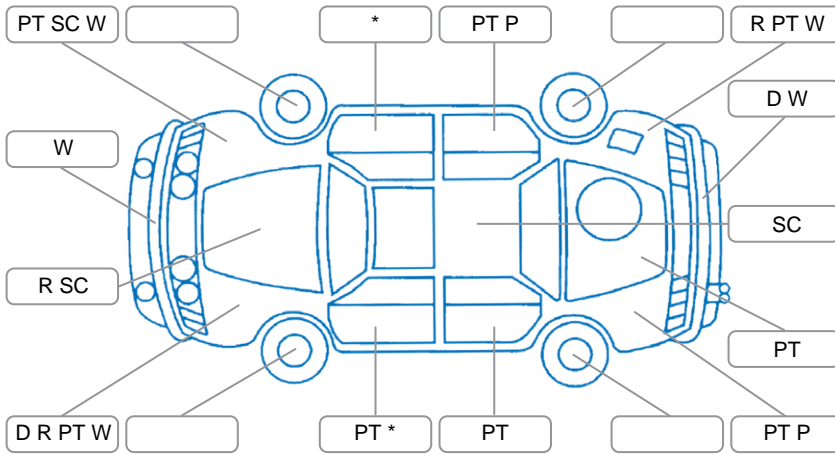

Report ID:	28,222,012	Version:	2
Created:	09 Jun 2026		

Make:	Suzuki	Model:	Swift
Body Style:	Hatchback	Year:	2007
Rego No.:	NQR371	Rego Expiry:	11 Jun 2026
WoF Expiry:	19 Mar 2027	Odometer:	217,463 Kms
Good No.:	28222012	VIN:	7AT0GK0CX18183826
Next Service:	No Sticker	Service History:	No

Key

S = Scratch R = Rust C = Crack * = Decals W = Significant scuffs
 D = Dent PT = Paint defect P = Pin dent SC = Stone Chips

Note: some defects and blemishes may not be displayed in the diagram

Body Inspection Comments

Conditions During Body Inspection: Wet

Under Carriage and Under Bonnet Inspection Comments

Oil Leak
 Lowering Springs (All Tyres Rubbing Guards)

Interior Comments

Seats:	Average
Carpets:	Average
Panels:	Average
Dashboard:	Average