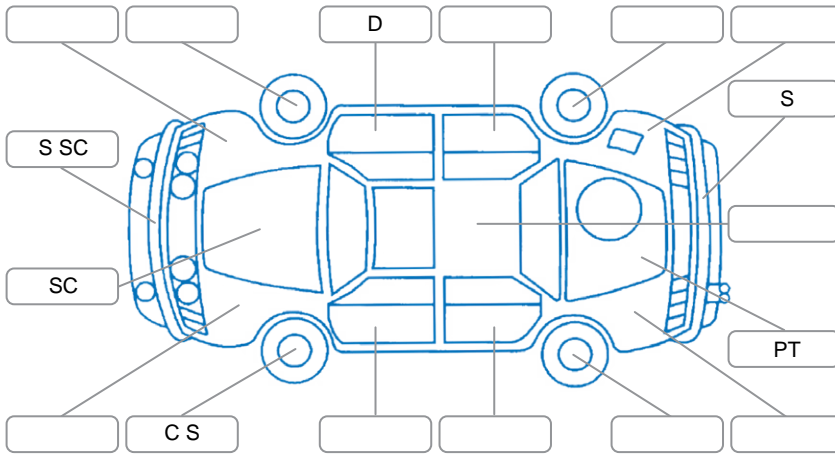

Report ID:	28,222,008	Version:	3
Created:	04 Jun 2026		

Make:	Toyota	Model:	Aqua
Body Style:	Hatchback	Year:	2014
Rego No.:	QNQ169	Rego Expiry:	07 Oct 2026
WoF Expiry:	04 Jun 2027	Odometer:	100,403 Kms
Good No.:	28222008	VIN:	7AT0H65YX24346923
Next Service:	110,400 kms	Service History:	No

Key

S = Scratch R = Rust C = Crack * = Decals W = Significant scuffs
 D = Dent PT = Paint defect P = Pin dent SC = Stone Chips

Note: some defects and blemishes may not be displayed in the diagram

Body Inspection Comments

Conditions During Body Inspection: Wet

Under Carriage and Under Bonnet Inspection Comments

Interior Comments

Seats:	Good
Carpets:	Good
Panels:	Good
Dashboard:	Good

General Comments

Road Conditions During Test Drive	Wet	
Engine Timing Mechanism	Timing Chain	
Evidence of Cam Belt Replacement	<input type="checkbox"/> Yes <input type="checkbox"/> No	Kms
Inspected by:	Dean Sinclair	
Published by:	Leon Sun	
Inspection Date:	02 Jun 2026	