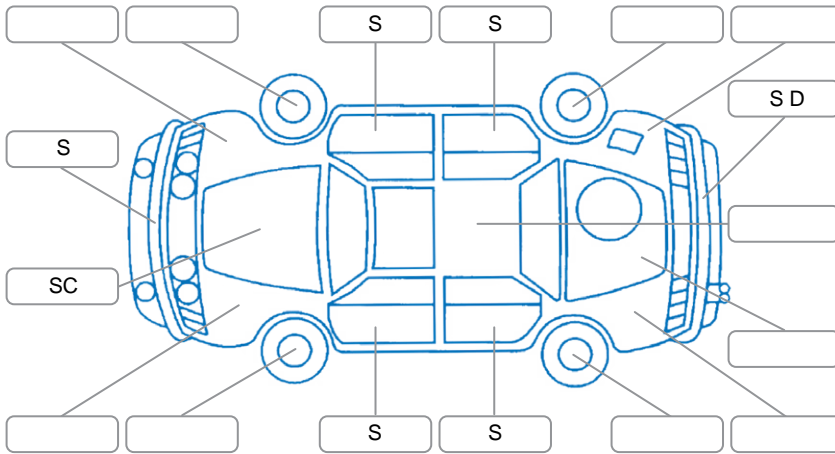

Report ID:	28,221,922	Version:	2
Created:	30 May 2026		

Make:	Ford	Model:	Everest
Body Style:	SUV	Year:	2022
Rego No.:	PBL512	Rego Expiry:	23 Feb 2027
WoF Expiry:	24 Feb 2027	Odometer:	150,332 Kms
Good No.:	28221922	VIN:	MNAAXXMAWAME79998
Next Service:	150000	Service History:	No

Key

S = Scratch R = Rust C = Crack * = Decals W = Significant scuffs
 D = Dent PT = Paint defect P = Pin dent SC = Stone Chips

Note: some defects and blemishes may not be displayed in the diagram

Body Inspection Comments

Driver seat minor torn,

Conditions During Body Inspection

Under Carriage and Under Bonnet Inspection Comments

Interior Comments

Seats:	Average
Carpets:	Good
Panels:	Good
Dashboard:	Good

General Comments

Dash light on need to service ,