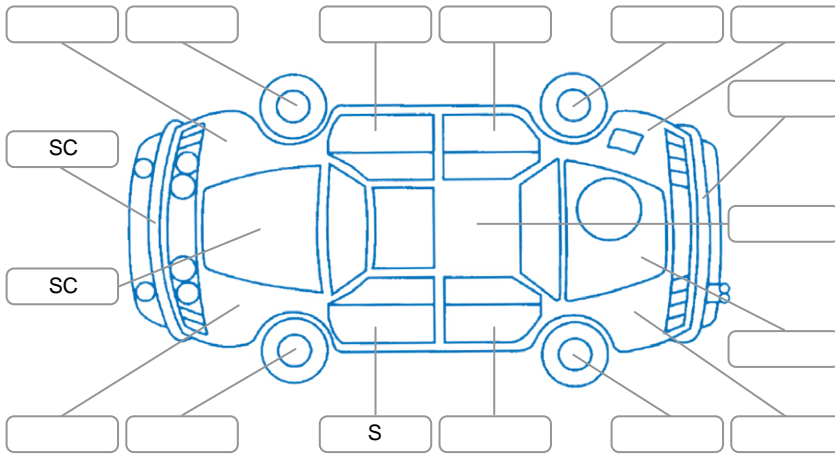

Report ID:	28,221,882	Version:	2
Created:	11 Jun 2026		

Make:	KIA	Model:	Sportage
Body Style:	SUV	Year:	2023
Rego No.:	PWE992	Rego Expiry:	23 Jul 2026
WoF Expiry:	24 Apr 2027	Odometer:	120,102 Kms
Good No.:	28221882	VIN:	KNAPU81DMP7169954
Next Service:	123000	Service History:	Yes

Key
 S = Scratch R = Rust C = Crack * = Decals W = Significant scuffs
 D = Dent PT = Paint defect P = Pin dent SC = Stone Chips

Note: some defects and blemishes may not be displayed in the diagram

Body Inspection Comments

Conditions During Body Inspection: Dry

Under Carriage and Under Bonnet Inspection Comments

Interior Comments

Seats:	Good
Carpets:	Good
Panels:	Good
Dashboard:	Good

General Comments

Road Conditions During Test Drive	Dry		
Engine Timing Mechanism	Timing Chain		
Evidence of Cam Belt Replacement	<input type="checkbox"/> Yes	<input type="checkbox"/> No	Kms
Inspected by:	Kris Milne		
Published by:	Kate Gibson		
Inspection Date:	03 Jun 2026		