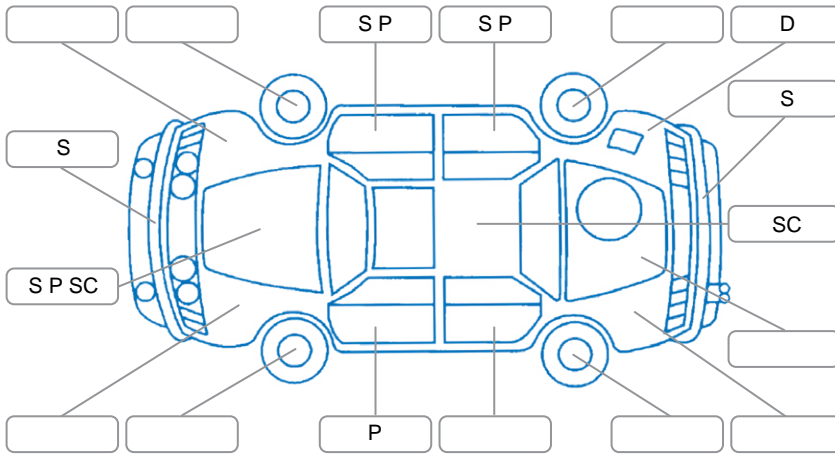

Report ID:	28,221,824	Version:	2
Created:	09 Jun 2026		

Make:	Mitsubishi	Model:	Eclipse Cross
Body Style:	SUV	Year:	2022
Rego No.:	NUM306	Rego Expiry:	23 Jul 2026
WoF Expiry:	24 Mar 2027	Odometer:	86,755 Kms
Good No.:	28221824	VIN:	JMFXDGL3WNZ001905
Next Service:	88000	Service History:	Yes

Key

S = Scratch R = Rust C = Crack * = Decals W = Significant scuffs
 D = Dent PT = Paint defect P = Pin dent SC = Stone Chips

Note: some defects and blemishes may not be displayed in the diagram

Body Inspection Comments