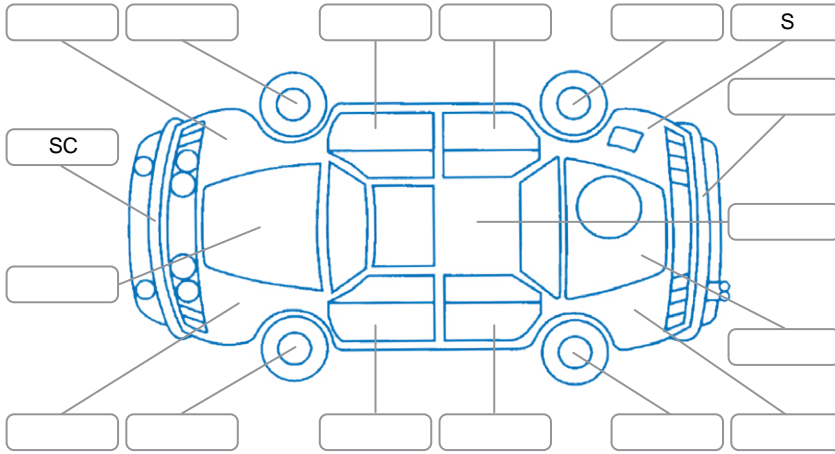

Report ID:	28,221,778	Version:	1
Created:	05 Jun 2026		

Make:	Mitsubishi	Model:	Triton
Body Style:	Utility	Year:	2020
Rego No.:	MQC280	Rego Expiry:	05 Jul 2026
WoF Expiry:	16 Jun 2027	Odometer:	47,352 Kms
Good No.:	28221778	VIN:	MMAJJKK10KH022241
Next Service:	60000	Service History:	Yes

Key

S = Scratch R = Rust C = Crack * = Decals W = Significant scuffs
 D = Dent PT = Paint defect P = Pin dent SC = Stone Chips

Note: some defects and blemishes may not be displayed in the diagram

Body Inspection Comments

Conditions During Body Inspection: Dry

Under Carriage and Under Bonnet Inspection Comments

Interior Comments

Seats:	Good
Carpets:	Good
Panels:	Good
Dashboard:	Good

General Comments

Road Conditions During Test Drive	Dry
Engine Timing Mechanism	Timing Chain
Evidence of Cam Belt Replacement	<input type="checkbox"/> Yes <input type="checkbox"/> No Kms