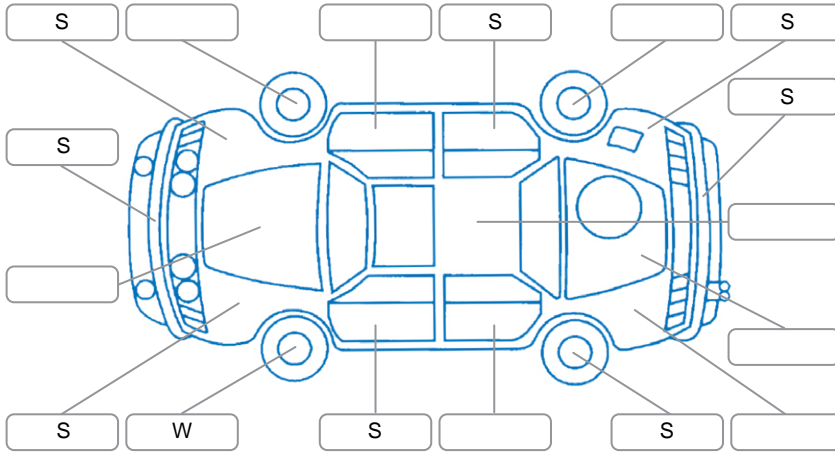

Report ID:	28,221,766	Version:	4
Created:	23 Jun 2026		

Make:	Hyundai	Model:	Tucson
Body Style:	SUV	Year:	2023
Rego No.:	PYL653	Rego Expiry:	09 Nov 2026
WoF Expiry:	10 May 2027	Odometer:	23,952 Kms
Good No.:	28221766	VIN:	TMAJB81BVNJ247614
Next Service:	29300km	Service History:	Yes

Key

S = Scratch R = Rust C = Crack * = Decals W = Significant scuffs
 D = Dent PT = Paint defect P = Pin dent SC = Stone Chips

Note: some defects and blemishes may not be displayed in the diagram

Body Inspection Comments