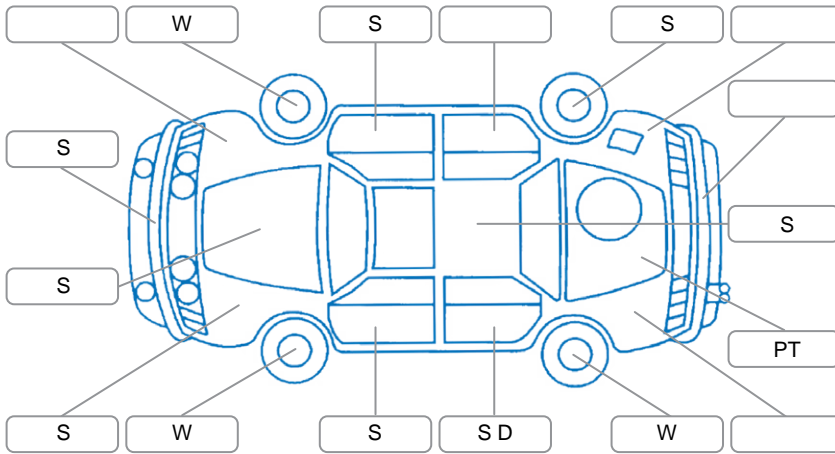

Key
 S = Scratch R = Rust C = Crack * = Decals W = Significant scuffs
 D = Dent PT = Paint defect P = Pin dent SC = Stone Chips

Note: some defects and blemishes may not be displayed in the diagram

Body Inspection Comments

Driver door seal torn, tailgate exterior badges defects.

Conditions During Body Inspection

Under Carriage and Under Bonnet Inspection Comments

Interior Comments

Seats:	Good
Carpets:	Good
Panels:	Good
Dashboard:	Good