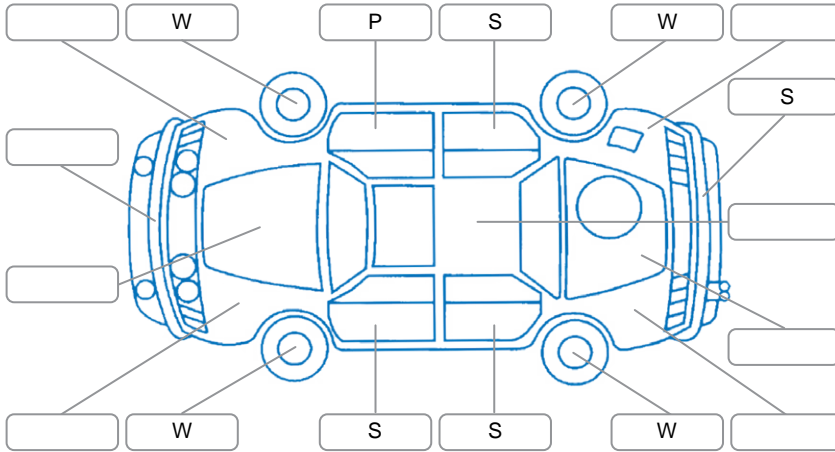

Report ID:	28,221,659	Version:	2
Created:	20 Jun 2026		

Make:	Toyota	Model:	Passo
Body Style:	Hatchback	Year:	2014
Rego No.:	RBS970	Rego Expiry:	13 Aug 2026
WoF Expiry:	11 Feb 2027	Odometer:	103,006 Kms
Good No.:	28221659	VIN:	7AT0H650X25183624
Next Service:	113,000 kms	Service History:	No

### Key

S = Scratch    R = Rust    C = Crack    \* = Decals    W = Significant scuffs  
 D = Dent    PT = Paint defect    P = Pin dent    SC = Stone Chips

Note: some defects and blemishes may not be displayed in the diagram