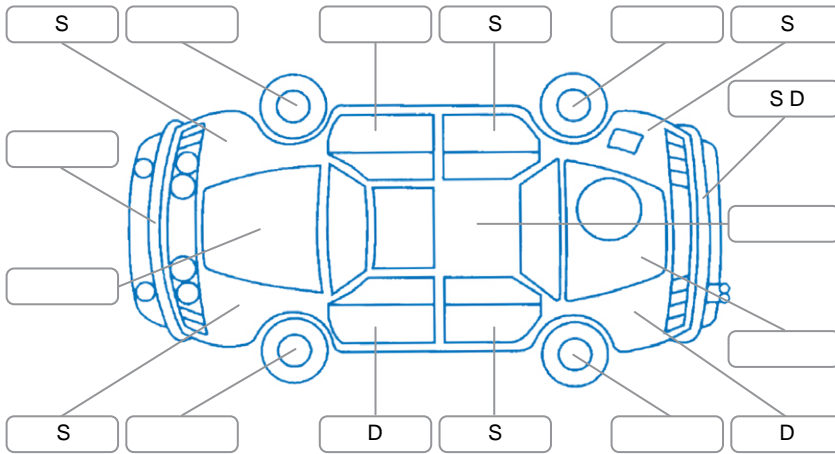

Report ID:	28,221,637	Version:	1
Created:	04 Jun 2026		

Make:	KIA	Model:	Sorento
Body Style:	SUV	Year:	2021
Rego No.:	NJN931	Rego Expiry:	09 Dec 2026
WoF Expiry:	26 Mar 2027	Odometer:	64,334 Kms
Good No.:	28221637	VIN:	KNARH81GSM5032077
Next Service:	72000	Service History:	Yes

**Key**  
 S = Scratch    R = Rust    C = Crack    \* = Decals    W = Significant scuffs  
 D = Dent    PT = Paint defect    P = Pin dent    SC = Stone Chips

Note: some defects and blemishes may not be displayed in the diagram