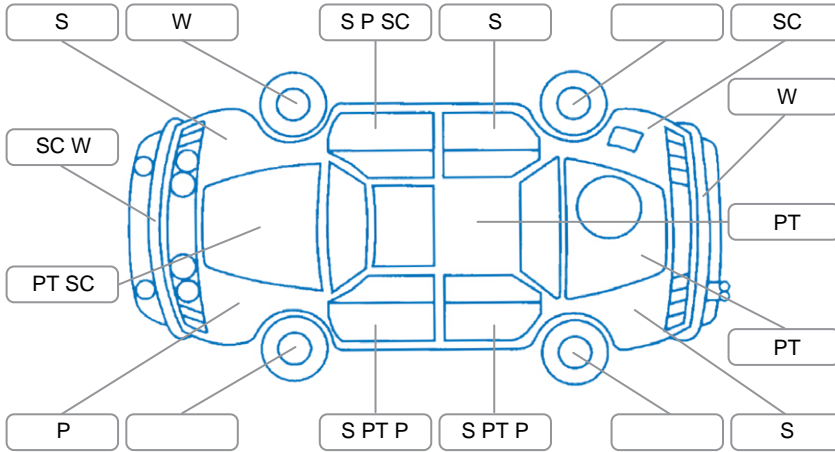

Report ID:	28,221,560	Version:	3
Created:	15 Jun 2026		

Make:	Mazda	Model:	Axela
Body Style:	Hatchback	Year:	2012
Rego No.:	MPA631	Rego Expiry:	25 May 2026
WoF Expiry:	09 Jun 2027	Odometer:	140,888 Kms
Good No.:	28221560	VIN:	7AT0C13JX18106630
Next Service:	7/5/27 or 150	Service History:	No

Key

S = Scratch R = Rust C = Crack * = Decals W = Significant scuffs
 D = Dent PT = Paint defect P = Pin dent SC = Stone Chips

Note: some defects and blemishes may not be displayed in the diagram

Body Inspection Comments

Stone chips in windscreen.
 Paint delaminating on both LH doors.

Conditions During Body Inspection: Dry

Under Carriage and Under Bonnet Inspection Comments

Interior Comments

Seats:	Good
Carpets:	Average
Panels:	Good
Dashboard:	Good