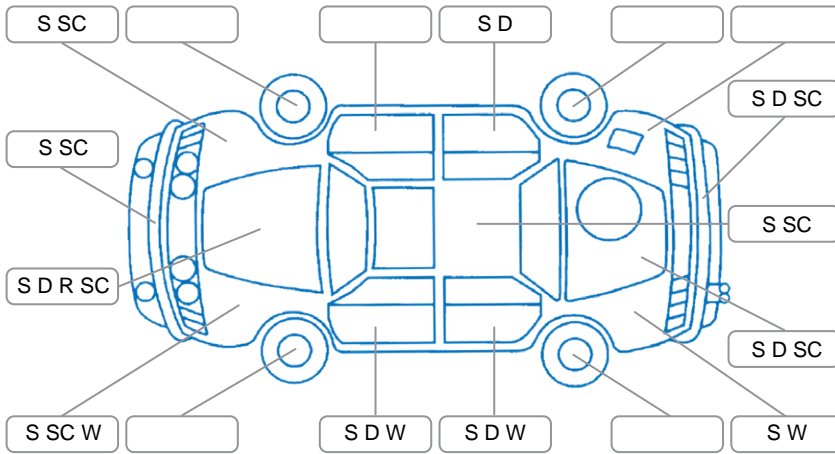

Report ID:	28,221,539	Version:	2
Created:	05 Jun 2026		

Make:	Nissan	Model:	Tiida
Body Style:	Hatchback	Year:	2008
Rego No.:	GUH988	Rego Expiry:	11 Oct 2026
WoF Expiry:	10 Dec 2026	Odometer:	201,176 Kms
Good No.:	28221539	VIN:	7AT0DH78X13146113
Next Service:	220,000	Service History:	Yes

**Key**

S = Scratch    R = Rust    C = Crack    \* = Decals    W = Significant scuffs  
 D = Dent    PT = Paint defect    P = Pin dent    SC = Stone Chips

Note: some defects and blemishes may not be displayed in the diagram