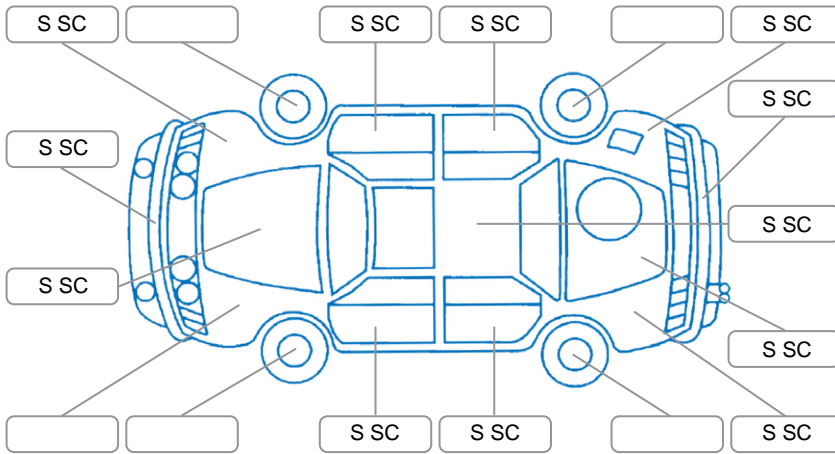

Report ID:	28,221,489	Version:	2
Created:	09 Jun 2026		

Make:	Fiat	Model:	Scudo
Body Style:	Van	Year:	2011
Rego No.:	GAM929	Rego Expiry:	18 Jun 2026
WoF Expiry:	16 Jun 2026	Odometer:	156,277 Kms
Good No.:	28221489	VIN:	ZFA27000064290665
Next Service:	due	Service History:	No

### Key

S = Scratch    R = Rust    C = Crack    \* = Decals    W = Significant scuffs  
 D = Dent    PT = Paint defect    P = Pin dent    SC = Stone Chips

Note: some defects and blemishes may not be displayed in the diagram