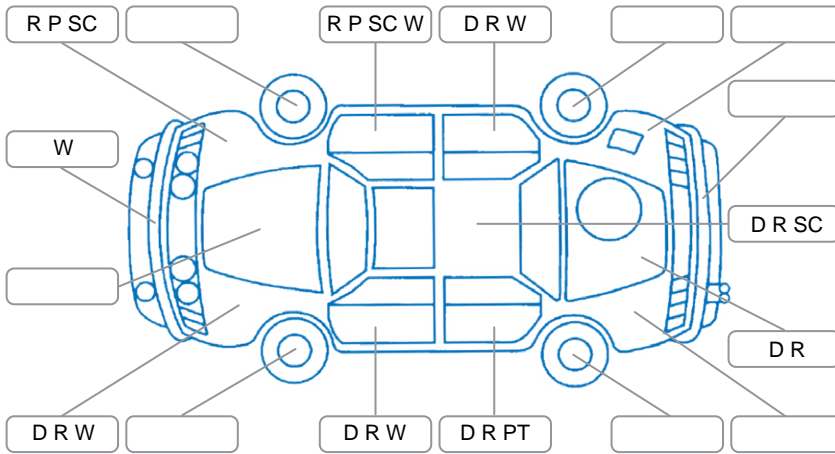

Report ID:	28,221,306	Version:	2
Created:	03 Jun 2026		

Make:	Toyota	Model:	Hilux
Body Style:	Utility	Year:	2014
Rego No.:	HGG3	Rego Expiry:	30 Jun 2026
WoF Expiry:	04 Jun 2027	Odometer:	175,722 Kms
Good No.:	28221306	VIN:	MR0FZ22GX01200093
Next Service:	185500	Service History:	No

Key

S = Scratch R = Rust C = Crack * = Decals W = Significant scuffs
 D = Dent PT = Paint defect P = Pin dent SC = Stone Chips

Note: some defects and blemishes may not be displayed in the diagram

Body Inspection Comments

Stone chips in windscreen

Conditions During Body Inspection

Wet

Under Carriage and Under Bonnet Inspection Comments

Oil seepage
 Underbody rust. Surface rust on chassis

Interior Comments

Seats:	Poor
Carpets:	Poor
Panels:	Average
Dashboard:	Holes