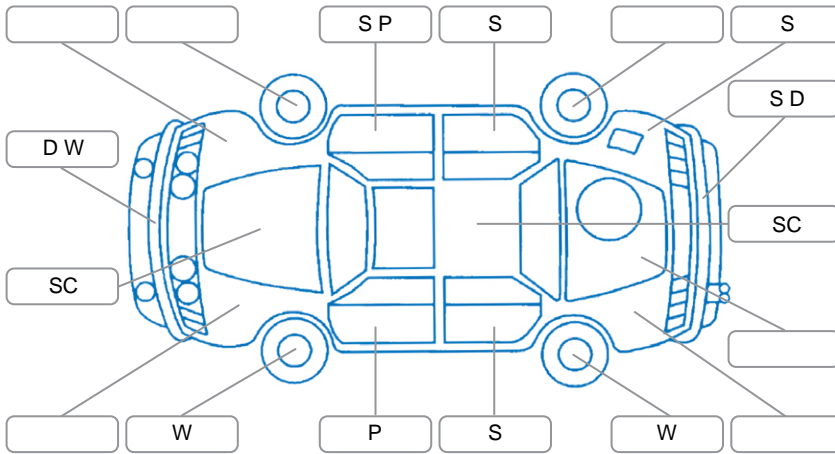

Make:	Mazda	Model:	Mazda6
Body Style:	Sedan	Year:	2017
Rego No.:	KPR881	Rego Expiry:	31 May 2026
WoF Expiry:	23 Jun 2027	Odometer:	164,552 Kms
Good No.:	28221212	VIN:	JM0GJ103200231291
Next Service:	174000kms	Service History:	No

Key
 S = Scratch R = Rust C = Crack * = Decals W = Significant scuffs
 D = Dent PT = Paint defect P = Pin dent SC = Stone Chips

Note: some defects and blemishes may not be displayed in the diagram

Body Inspection Comments

Conditions During Body Inspection

Under Carriage and Under Bonnet Inspection Comments

Interior Comments

Seats:	Good
Carpets:	Good
Panels:	Good
Dashboard:	Good

General Comments

Road Conditions During Test Drive	Dry
Engine Timing Mechanism	Timing Chain
Evidence of Cam Belt Replacement	<input type="checkbox"/> Yes <input type="checkbox"/> No Kms
Inspected by:	Phillip Russel-Waimotu
Published by:	Neil Honeyman
Inspection Date:	31 May 2026