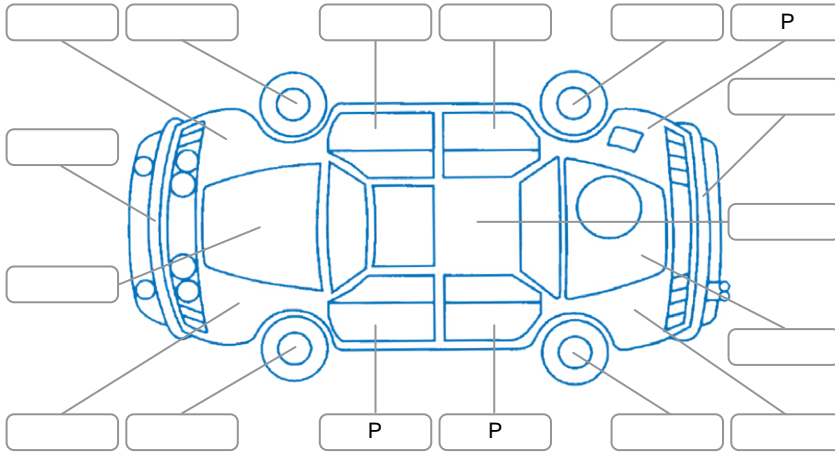

Report ID:	28,221,208	Version:	1
Created:	29 May 2026		

Make:	Toyota	Model:	Comry Ultima
Body Style:	Sedan	Year:	1987
Rego No.:	NI1699	Rego Expiry:	
WoF Expiry:	17 Jun 2026	Odometer:	284,309 Not Applicable
Good No.:	28221208	VIN:	
Next Service:	292,500kms	Service History:	No

Key

S = Scratch R = Rust C = Crack * = Decals W = Significant scuffs
 D = Dent PT = Paint defect P = Pin dent SC = Stone Chips

Note: some defects and blemishes may not be displayed in the diagram

Body Inspection Comments

Conditions During Body Inspection Dry

Under Carriage and Under Bonnet Inspection Comments

Oil leaks.

Interior Comments

Seats:	Good
Carpets:	Good
Panels:	Good
Dashboard:	Good

General Comments

F/L window fail from master switch.