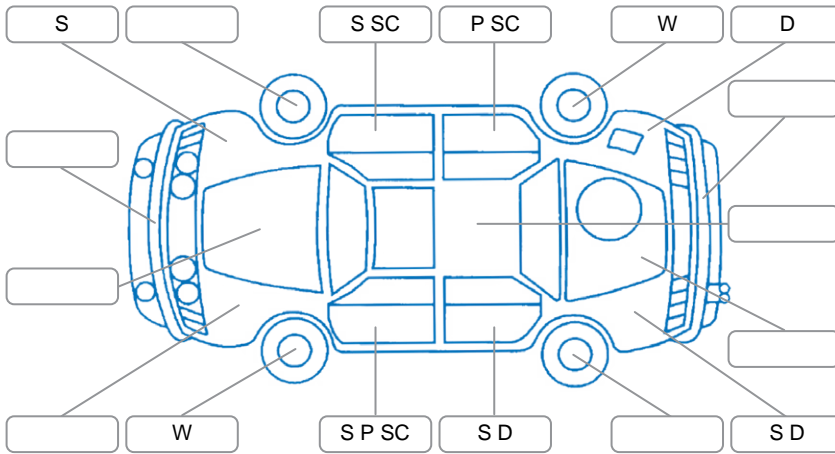

Report ID:	28,221,188	Version:	1
Created:	03 Jul 2026		

Make:	Toyota	Model:	Corolla
Body Style:	Sedan	Year:	2007
Rego No.:	EDD46	Rego Expiry:	15 Nov 2026
WoF Expiry:	06 Jul 2027	Odometer:	68,900 Kms
Good No.:	28221188	VIN:	JTNBU58E102008280
Next Service:	78,000 Kms	Service History:	No

**Key**  
 S = Scratch    R = Rust    C = Crack    \* = Decals    W = Significant scuffs  
 D = Dent    PT = Paint defect    P = Pin dent    SC = Stone Chips

Note: some defects and blemishes may not be displayed in the diagram