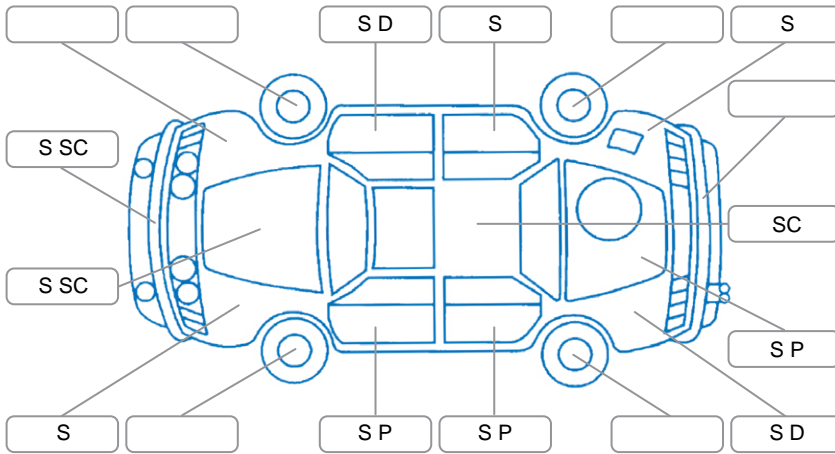

Report ID:	28,221,161	Version:	1
Created:	09 Jun 2026		

Make:	Nissan	Model:	Navara
Body Style:	Utility	Year:	2016
Rego No.:	JTA745	Rego Expiry:	28 Oct 2026
WoF Expiry:	21 May 2027	Odometer:	110,494 Kms
Good No.:	28221161	VIN:	MNTCA2D23A0000500
Next Service:	120500	Service History:	No

Key

S = Scratch R = Rust C = Crack * = Decals W = Significant scuffs
 D = Dent PT = Paint defect P = Pin dent SC = Stone Chips

Note: some defects and blemishes may not be displayed in the diagram

Body Inspection Comments

Engine Timing Mechanism Timing Chain

Evidence of Cam Belt Replacement Yes No Kms

Inspected by: Chris Buckley

Published by: Jeremy Hutchings

Inspection Date: 02 Jun 2026

	OK	Requires Attention	N/A
Engine			
Oil level	✓		
Smoke & fumes	✓		
Engine performance	✓		
Noise	✓		
Coolant condition	✓		
Cooling performance	✓		
Radiator / Hoses (visual)	✓		
Transmission			
Operation	✓		
Noise	✓		
Clutch	✓		
CV joints	✓		
Wheel bearings	✓		
Brakes			
Performance	✓		
Hand brake	✓		
Tyres (lowest observed tread depth of tyres)			
Left front			5.0 mm
Right front			6.0 mm
Left rear			3.0 mm
Right rear			4.0 mm
Spare		Yes	
Suspension			
Suspension performance	✓		
Steering performance	✓		
Shock absorbers	✓		
Air Conditioning / Heater			
Operation	✓		
Electrical / Accessories			
Head lights	✓		
Tail lights	✓		
Indicators	✓		
Dashboard warning lights	✓		
Wipers (front & rear)	✓		
Window winder FL	✓		
Window winder FR	✓		
Window winder RL	✓		
Window winder RR	✓		
Rear view mirrors	✓		
Radio (basic test only)	✓		
CD (basic test only)	✓		
Number of keys	1		
Central locking	✓		
Remote locking			✓
Sat. nav. (basic test only)			✓
Reversing camera			✓