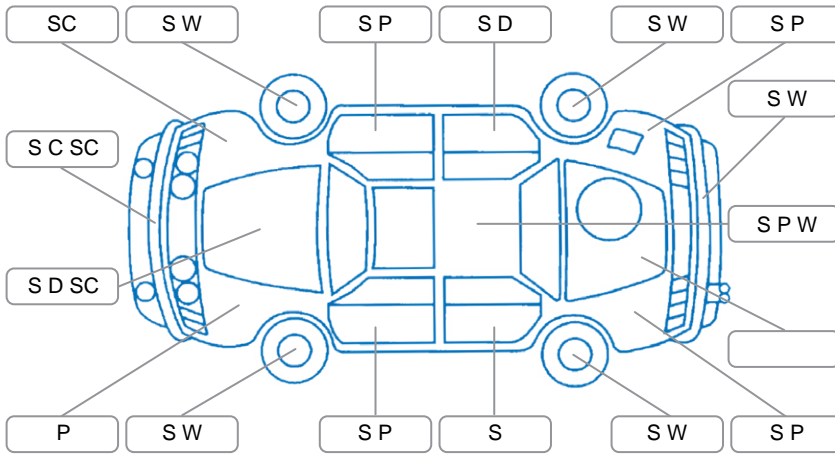

Report ID:	28,221,135	Version:	2
Created:	18 Jun 2026		

Make:	Hyundai	Model:	Getz
Body Style:	Hatchback	Year:	2009
Rego No.:	FES723	Rego Expiry:	31 Jul 2026
WoF Expiry:	30 Jun 2027	Odometer:	151,618 Kms
Good No.:	28221135	VIN:	KMHBT51DMAU943761
Next Service:	160.000	Service History:	No

**Key**  
 S = Scratch    R = Rust    C = Crack    \* = Decals    W = Significant scuffs  
 D = Dent    PT = Paint defect    P = Pin dent    SC = Stone Chips

Note: some defects and blemishes may not be displayed in the diagram