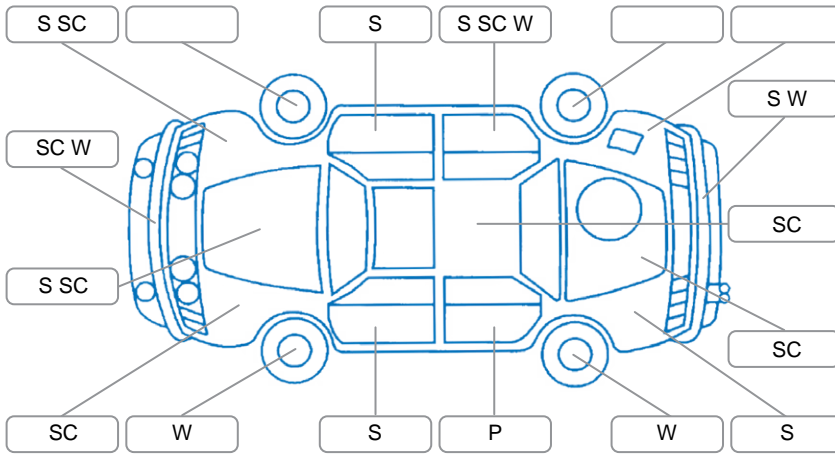

Report ID:	28,221,119	Version:	1
Created:	02 Jun 2026		

Make:	Holden	Model:	Spark
Body Style:	Hatchback	Year:	2017
Rego No.:	RUT556	Rego Expiry:	29 Apr 2027
WoF Expiry:	20 May 2027	Odometer:	115,810 Kms
Good No.:	28221119	VIN:	KL3DC48A4HC765779
Next Service:	126,000km	Service History:	Yes

Key

S = Scratch R = Rust C = Crack * = Decals W = Significant scuffs
 D = Dent PT = Paint defect P = Pin dent SC = Stone Chips

Note: some defects and blemishes may not be displayed in the diagram

Body Inspection Comments

Windscreen stone chips

Conditions During Body Inspection

Dry

Under Carriage and Under Bonnet Inspection Comments

Front wheel drive

Interior Comments

Seats:	Good
Carpets:	Good
Panels:	Good
Dashboard:	Good

General Comments