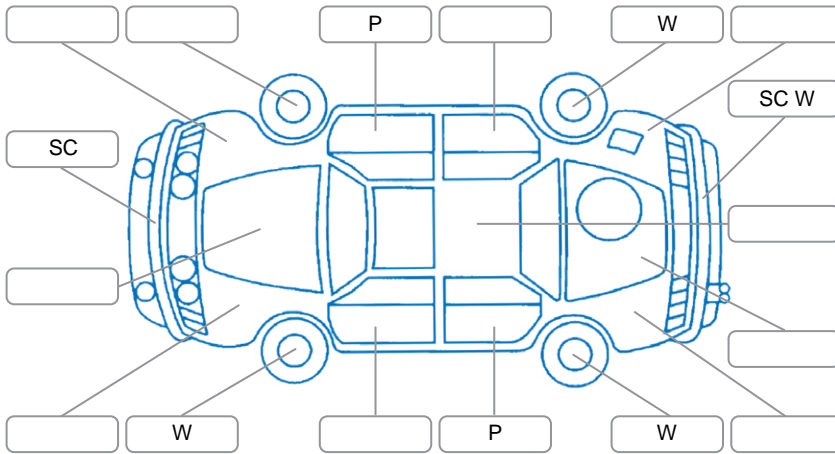

Report ID:	28,220,921	Version:	1
Created:	19 Jun 2026		

Make:	Lexus	Model:	GS460
Body Style:	Sedan	Year:	2008
Rego No.:	JBP878	Rego Expiry:	07 Oct 2026
WoF Expiry:	25 Feb 2027	Odometer:	143,952 Kms
Good No.:	28220921	VIN:	7AT0B00NX15001927
Next Service:	No recent service or history.	Service History:	No

**Key**  
 S = Scratch    R = Rust    C = Crack    \* = Decals    W = Significant scuffs  
 D = Dent    PT = Paint defect    P = Pin dent    SC = Stone Chips

Note: some defects and blemishes may not be displayed in the diagram