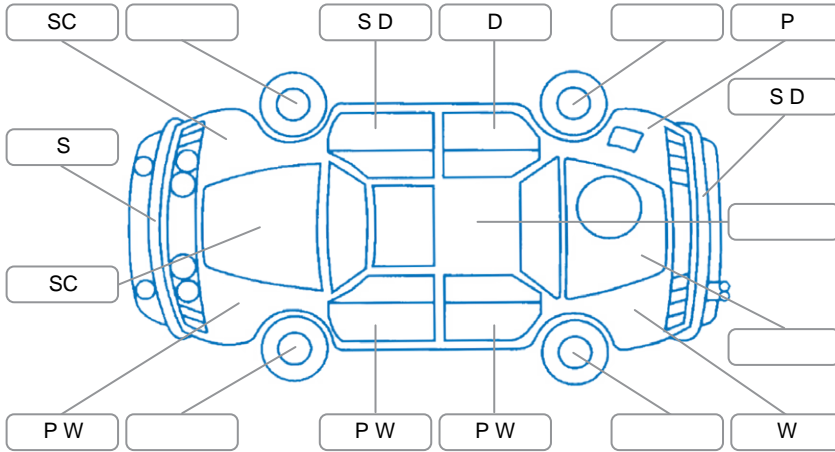

Key

S = Scratch R = Rust C = Crack * = Decals W = Significant scuffs
 D = Dent PT = Paint defect P = Pin dent SC = Stone Chips

Note: some defects and blemishes may not be displayed in the diagram

Body Inspection Comments

Front bumper bent on left corner.
 Drivers door seal damaged

Conditions During Body Inspection Dry

Under Carriage and Under Bonnet Inspection Comments

Interior Comments

Seats:	Front seat squabs lifting.
Carpets:	Holes on drivers side.
Panels:	Average
Dashboard:	Drivers sun visor missing, broken off.