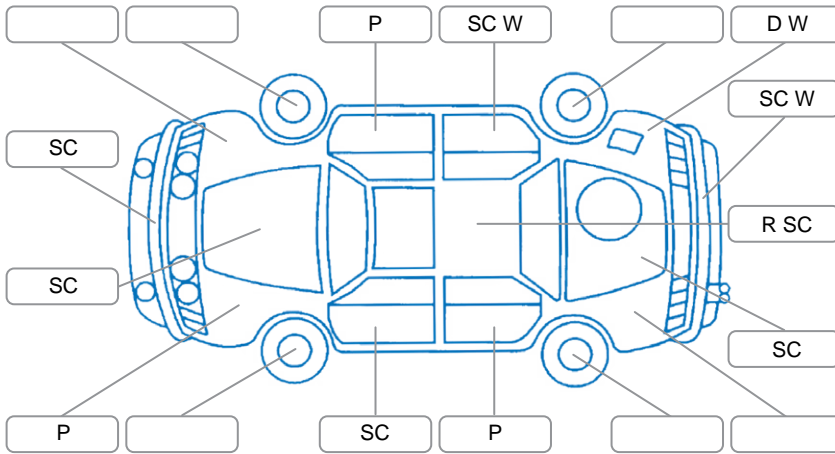

Report ID:	28,220,847	Version:	1
Created:	30 May 2026		

Make:	Toyota	Model:	Estima
Body Style:	Wagon	Year:	2014
Rego No.:	QRE172	Rego Expiry:	27 Feb 2027
WoF Expiry:	02 Dec 2026	Odometer:	98,582 Kms
Good No.:	28220847	VIN:	7AT0H61YX24125098
Next Service:	108000	Service History:	No

Key
 S = Scratch R = Rust C = Crack * = Decals W = Significant scuffs
 D = Dent PT = Paint defect P = Pin dent SC = Stone Chips

Note: some defects and blemishes may not be displayed in the diagram

Body Inspection Comments