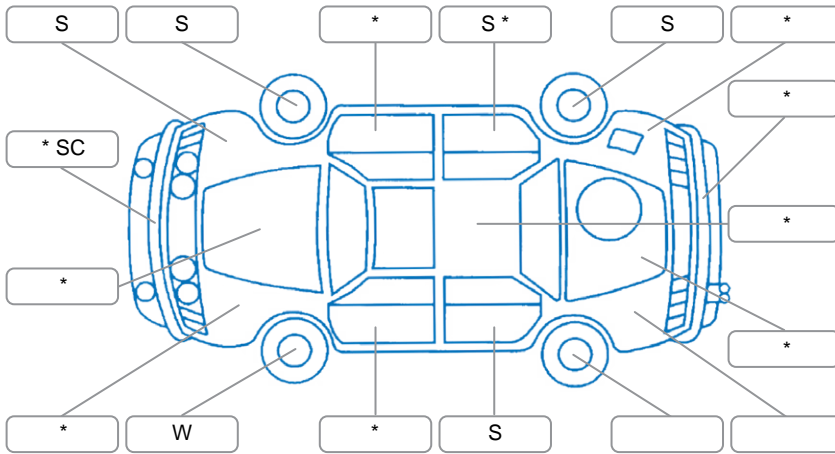

Report ID:	28,220,765	Version:	4
Created:	23 Jun 2026		

Make:	Cupra	Model:	Leon
Body Style:	Wagon	Year:	2023
Rego No.:	PWP989	Rego Expiry:	15 Aug 2026
WoF Expiry:	16 May 2027	Odometer:	43,771 Kms
Good No.:	28220765	VIN:	VSSZZZKL3PR027903
Next Service:	58,787km	Service History:	No

Key

S = Scratch R = Rust C = Crack * = Decals W = Significant scuffs
 D = Dent PT = Paint defect P = Pin dent SC = Stone Chips

Note: some defects and blemishes may not be displayed in the diagram

Body Inspection Comments

Conditions During Body Inspection

Under Carriage and Under Bonnet Inspection Comments

Interior Comments

Seats:	Good
Carpets:	Good
Panels:	Good
Dashboard:	Good

General Comments

Road Conditions During Test Drive	Wet	
Engine Timing Mechanism	Timing Chain	
Evidence of Cam Belt Replacement	<input type="checkbox"/> Yes <input type="checkbox"/> No	Kms
Inspected by:	Curshey Accad	
Published by:	Henry Manders	
Inspection Date:	01 Jun 2026	