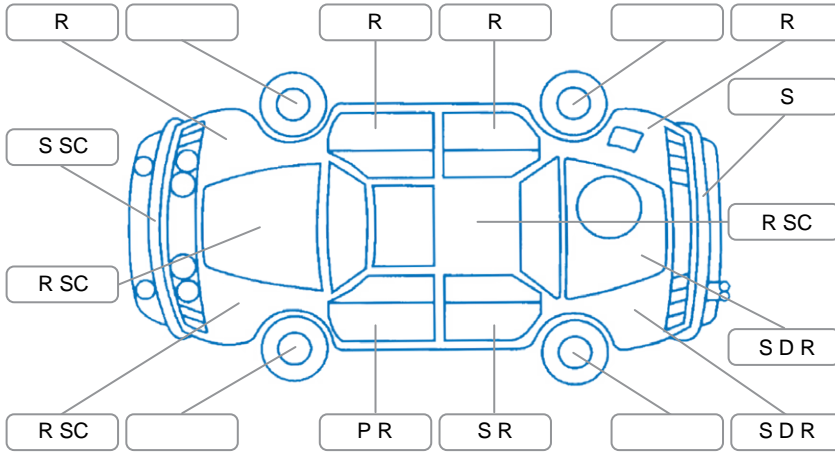

Report ID:	28,220,731	Version:	2
Created:	02 Jun 2026		

Make:	LDV	Model:	V80
Body Style:	Minibus	Year:	2018
Rego No.:	LLZ403	Rego Expiry:	08 Oct 2026
WoF Expiry:	21 Jul 2026	Odometer:	64,188 Kms
Good No.:	28220731	VIN:	LSKG4GL12JA079158
Next Service:	66000	Service History:	Yes

### Key

S = Scratch    R = Rust    C = Crack    \* = Decals    W = Significant scuffs  
 D = Dent    PT = Paint defect    P = Pin dent    SC = Stone Chips

Note: some defects and blemishes may not be displayed in the diagram