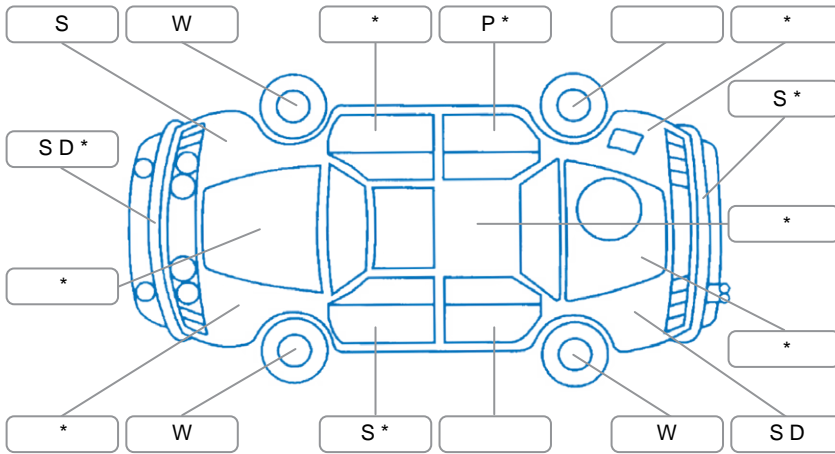

Report ID:	28,220,712	Version:	2
Created:	04 Jun 2026		

Make:	Cupra	Model:	Leon
Body Style:	Wagon	Year:	2023
Rego No.:	PWP991	Rego Expiry:	15 Aug 2026
WoF Expiry:	26 May 2027	Odometer:	35,836 Kms
Good No.:	28220712	VIN:	VSSZZZKL1PR027799
Next Service:	49030	Service History:	No

Key
 S = Scratch R = Rust C = Crack * = Decals W = Significant scuffs
 D = Dent PT = Paint defect P = Pin dent SC = Stone Chips

Note: some defects and blemishes may not be displayed in the diagram

Body Inspection Comments