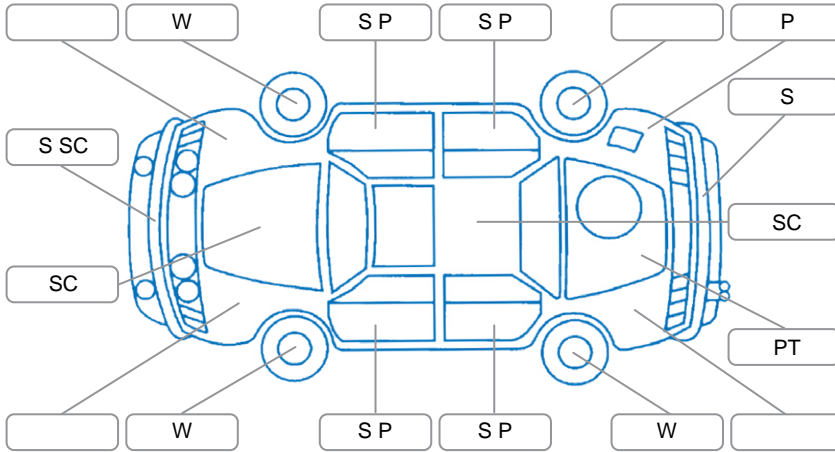

Report ID:	28,220,689	Version:	1
Created:	12 Jun 2026		

Make:	Hyundai	Model:	Santa FE
Body Style:	SUV	Year:	2011
Rego No.:	GBF700	Rego Expiry:	23 Jul 2026
WoF Expiry:	09 Dec 2026	Odometer:	239,778 Kms
Good No.:	28220689	VIN:	KMHS81BSBU747515
Next Service:	238500	Service History:	No

**Key**

S = Scratch    R = Rust    C = Crack    \* = Decals    W = Significant scuffs  
 D = Dent    PT = Paint defect    P = Pin dent    SC = Stone Chips

Note: some defects and blemishes may not be displayed in the diagram

**Body Inspection Comments**

Engine oil leaks, LR tyre outer edge worn

Conditions During Body Inspection

Dry

**Under Carriage and Under Bonnet Inspection Comments**

Both inner cv boots split and leaking

**Interior Comments**