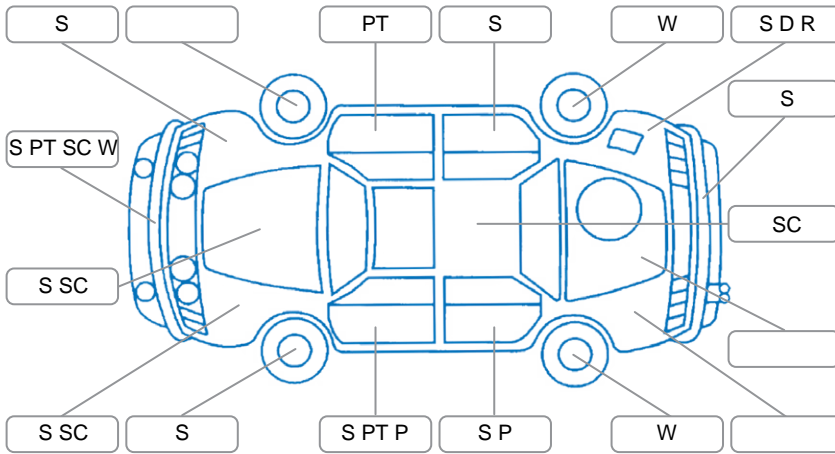

Report ID:	28,220,658	Version:	1
Created:	05 Jun 2026		

Make:	Mazda	Model:	Mazda3
Body Style:	Hatchback	Year:	2007
Rego No.:	DUE133	Rego Expiry:	19 Apr 2027
WoF Expiry:	15 Apr 2027	Odometer:	254,229 Kms
Good No.:	28220658	VIN:	JM0BK103200333234
Next Service:	263000	Service History:	No

**Key**

S = Scratch    R = Rust    C = Crack    \* = Decals    W = Significant scuffs  
 D = Dent    PT = Paint defect    P = Pin dent    SC = Stone Chips

Note: some defects and blemishes may not be displayed in the diagram

**Body Inspection Comments**

Spare wheel well surface rust, rust bubbles in RR and LR door pillar, Left side fog light cracked, chip in cva, headlights foggy

Conditions During Body Inspection	Dry
-----------------------------------	-----