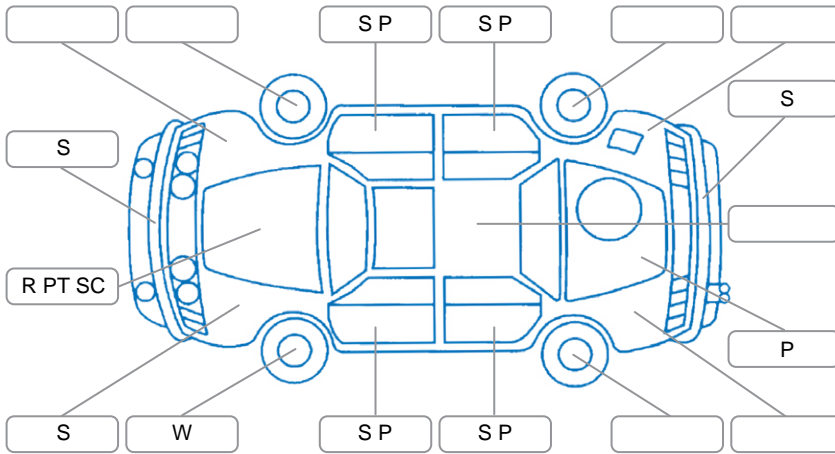

Report ID:	28,220,586	Version:	1
Created:	31 May 2026		

Make:	Great Wall	Model:	X240
Body Style:	SUV	Year:	2012
Rego No.:	GHT289	Rego Expiry:	25 Apr 2027
WoF Expiry:	13 Feb 2027	Odometer:	31,598 Kms
Good No.:	28220586	VIN:	LGWFF3A58CB639795
Next Service:	47000	Service History:	Yes

Key
 S = Scratch R = Rust C = Crack * = Decals W = Significant scuffs
 D = Dent PT = Paint defect P = Pin dent SC = Stone Chips

Note: some defects and blemishes may not be displayed in the diagram

Body Inspection Comments

Underbody oxidation

Conditions During Body Inspection

Under Carriage and Under Bonnet Inspection Comments

Oil leak

Interior Comments

Seats:	Good
Carpets:	Good
Panels:	Good
Dashboard:	Good

General Comments

Key fob not working