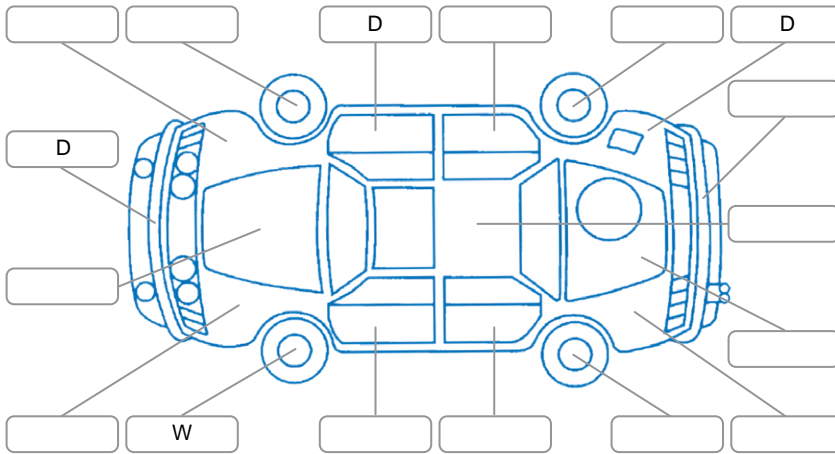

Report ID:	28,220,538	Version:	2
Created:	23 Jun 2026		

Make:	Cupra	Model:	Leon
Body Style:	Wagon	Year:	2023
Rego No.:	PYM593	Rego Expiry:	24 Aug 2026
WoF Expiry:	25 May 2027	Odometer:	46,998 Kms
Good No.:	28220538	VIN:	VSSZZZKLXPR028014
Next Service:	62,020km	Service History:	No

Key

S = Scratch R = Rust C = Crack * = Decals W = Significant scuffs
 D = Dent PT = Paint defect P = Pin dent SC = Stone Chips

Note: some defects and blemishes may not be displayed in the diagram

Body Inspection Comments

Driver's door seal tear.

Conditions During Body Inspection

Dry

Under Carriage and Under Bonnet Inspection Comments

Left side tyres small sidewall scuffing.

Interior Comments

Seats: Good

Carpets: Good

Panels: Good

Dashboard: Good

General Comments

Road Conditions During Test Drive

Dry

Engine Timing Mechanism

Timing Chain

Evidence of Cam Belt Replacement