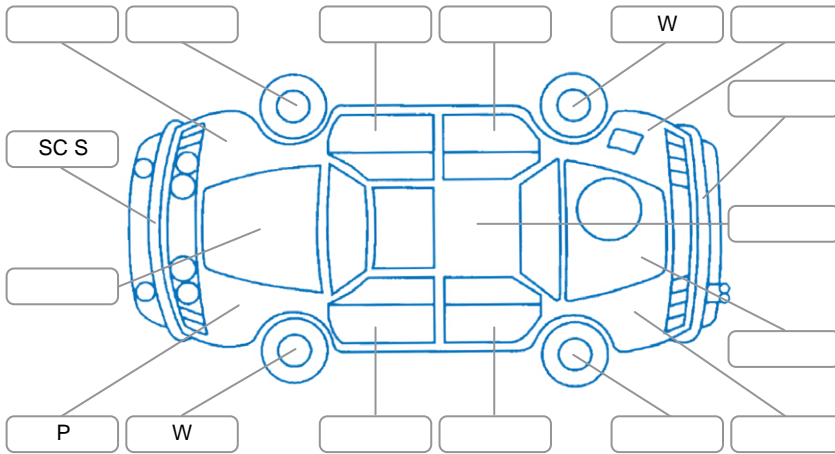

Report ID:	28,220,529	Version:	3
Created:	08 Jun 2026		

Make:	Toyota	Model:	Corolla
Body Style:	Hatchback	Year:	2022
Rego No.:	PFY391	Rego Expiry:	01 Nov 2026
WoF Expiry:	02 May 2027	Odometer:	78,864 Kms
Good No.:	28220529	VIN:	JTNK93BE403043324
Next Service:	90,000 kms	Service History:	Yes

Key
 S = Scratch R = Rust C = Crack * = Decals W = Significant scuffs
 D = Dent PT = Paint defect P = Pin dent SC = Stone Chips

Note: some defects and blemishes may not be displayed in the diagram

Body Inspection Comments

No boot parcel tray.

Conditions During Body Inspection

Wet

Under Carriage and Under Bonnet Inspection Comments

Interior Comments

Seats:	Good
Carpets:	Good
Panels:	Good
Dashboard:	Good

General Comments

Road Conditions During Test Drive	Wet
Engine Timing Mechanism	Timing Chain
Evidence of Cam Belt Replacement	<input type="checkbox"/> Yes <input type="checkbox"/> No Kms
Inspected by:	Marlon Espena
Published by:	Henry Manders
Inspection Date:	03 Jun 2026