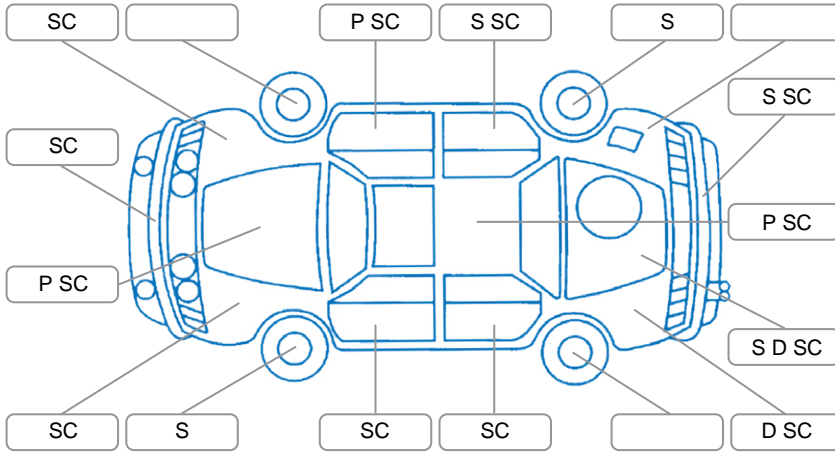

Report ID:	28,220,419	Version:	1
Created:	03 Jun 2026		

Make:	Hyundai	Model:	Santa FE
Body Style:	SUV	Year:	2022
Rego No.:	PLD105	Rego Expiry:	31 Aug 2026
WoF Expiry:	03 Sep 2026	Odometer:	175,291 Kms
Good No.:	28220419	VIN:	KMHS281HWNU433521
Next Service:	180,000 Kms	Service History:	No

Key

S = Scratch R = Rust C = Crack * = Decals W = Significant scuffs
 D = Dent PT = Paint defect P = Pin dent SC = Stone Chips

Note: some defects and blemishes may not be displayed in the diagram

Body Inspection Comments

RH taillight cracked.
 Stonechip in windscreen in the black area.
 Dents and scratches in RH door jam panels.

Conditions During Body Inspection Wet

Under Carriage and Under Bonnet Inspection Comments

Engine undertray damaged.
 Undercarriage is dirty.