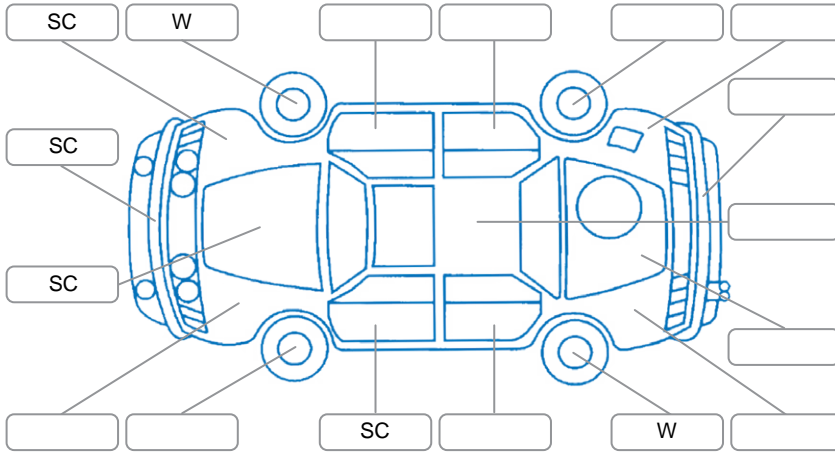

Report ID:	28,220,403	Version:	1
Created:	17 Jun 2026		

Make:	Toyota	Model:	Hilux
Body Style:	Utility	Year:	2001
Rego No.:	AAK971	Rego Expiry:	07 Aug 2026
WoF Expiry:	01 Jul 2027	Odometer:	204,478 Kms
Good No.:	28220403	VIN:	JTFAM426200081205
Next Service:	214480	Service History:	Yes

Key

S = Scratch R = Rust C = Crack * = Decals W = Significant scuffs
 D = Dent PT = Paint defect P = Pin dent SC = Stone Chips

Note: some defects and blemishes may not be displayed in the diagram

Body Inspection Comments

Conditions During Body Inspection

Dry

Under Carriage and Under Bonnet Inspection Comments

Rear wheel drive

Interior Comments

Seats:	rips
Carpets:	Good
Panels:	Good
Dashboard:	Good

General Comments

A/C not cold