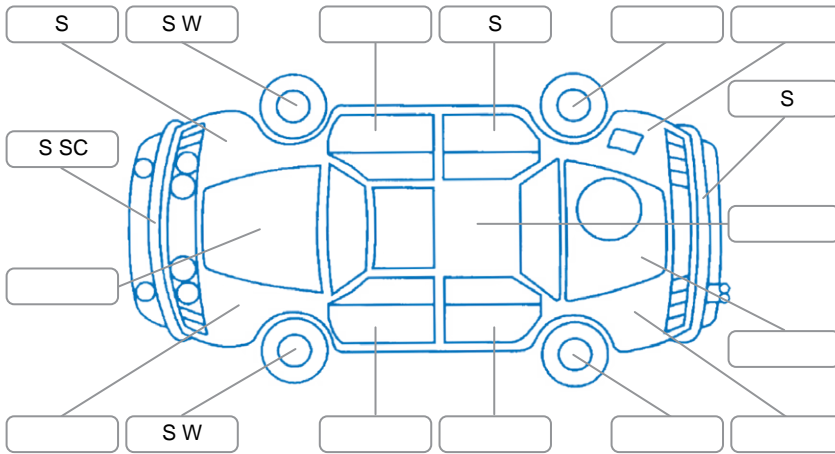

Report ID:	28,220,380	Version:	1
Created:	05 Jun 2026		

Make:	Holden	Model:	Commodore
Body Style:	Sedan	Year:	2014
Rego No.:	HRZ226	Rego Expiry:	01 Jun 2026
WoF Expiry:	01 Oct 2026	Odometer:	237,045 Kms
Good No.:	28220380	VIN:	6G1FB5E37EL001622
Next Service:	due now	Service History:	Yes

### Key

S = Scratch    R = Rust    C = Crack    \* = Decals    W = Significant scuffs  
 D = Dent    PT = Paint defect    P = Pin dent    SC = Stone Chips

Note: some defects and blemishes may not be displayed in the diagram