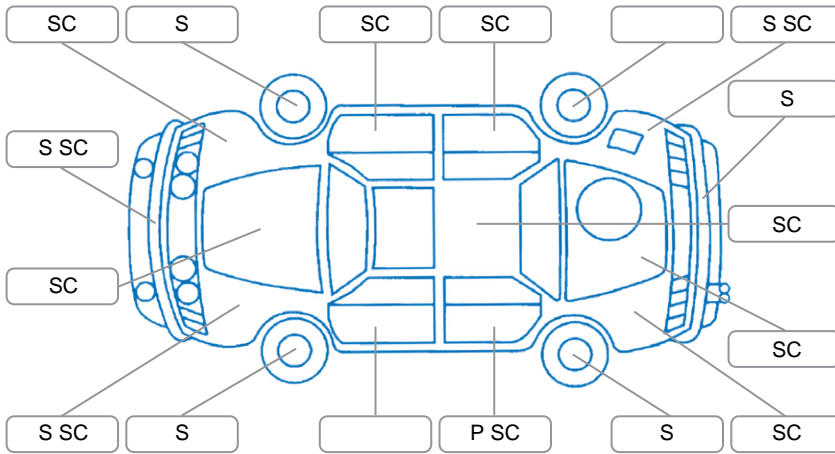

Report ID:	28,220,351	Version:	2
Created:	05 Jun 2026		

Make:	Lexus	Model:	IS250
Body Style:	Sedan	Year:	2008
Rego No.:	NRG741	Rego Expiry:	29 Jul 2026
WoF Expiry:	18 Jun 2027	Odometer:	101,938 Kms
Good No.:	28220351	VIN:	7AT0B00EX21085104
Next Service:	111,943 Kms	Service History:	No

Key
 S = Scratch R = Rust C = Crack * = Decals W = Significant scuffs
 D = Dent PT = Paint defect P = Pin dent SC = Stone Chips

Note: some defects and blemishes may not be displayed in the diagram

Body Inspection Comments

Stone chip in windscreen.
 LR reflector cracked.

Conditions During Body Inspection Dry

Under Carriage and Under Bonnet Inspection Comments

Interior Comments

Seats:	Good
Carpets:	Good
Panels:	Good
Dashboard:	Good