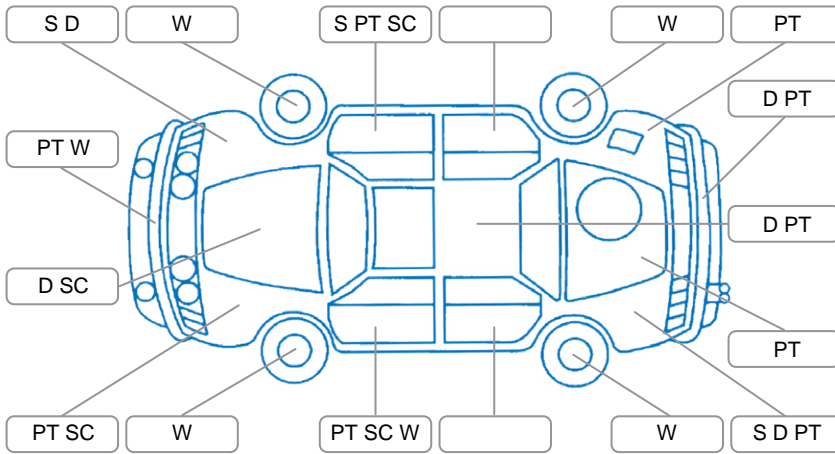

Report ID:	28,220,346	Version:	1
Created:	03 Jun 2026		

Make:	Toyota	Model:	Trueno
Body Style:	Sedan	Year:	1998
Rego No.:	CEW900	Rego Expiry:	22 Jun 2026
WoF Expiry:	20 Jul 2026	Odometer:	180,305 Kms
Good No.:	28220346	VIN:	7A8H61D0703274171
Next Service:	no sticker	Service History:	No

Key
 S = Scratch R = Rust C = Crack * = Decals W = Significant scuffs
 D = Dent PT = Paint defect P = Pin dent SC = Stone Chips

Note: some defects and blemishes may not be displayed in the diagram

Body Inspection Comments

Left rear quarter panel damaged

Conditions During Body Inspection

Wet

Under Carriage and Under Bonnet Inspection Comments

Engine oil leak
 Underbody rust

Interior Comments

Seats:	Average
Carpets:	Average
Panels:	Average
Dashboard:	Average