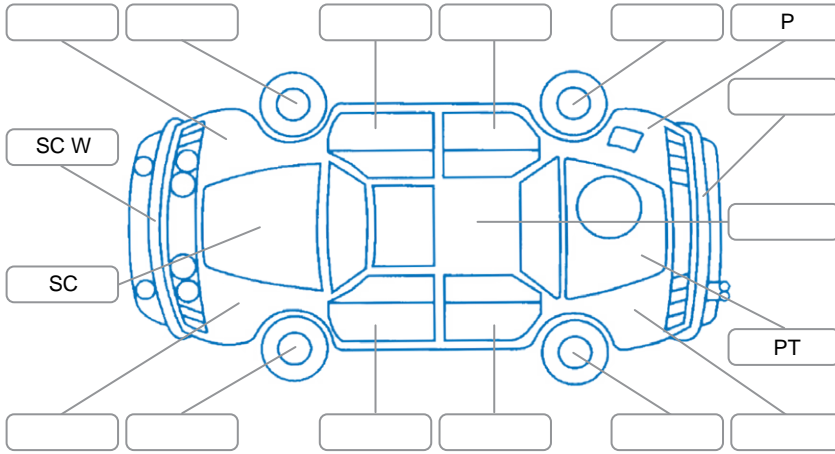

Report ID:	28,220,253	Version:	2
Created:	09 Jun 2026		

Make:	Suzuki	Model:	Swift
Body Style:	Hatchback	Year:	2011
Rego No.:	GUB220	Rego Expiry:	13 Oct 2026
WoF Expiry:	19 Jun 2027	Odometer:	128,775 Kms
Good No.:	28220253	VIN:	JSAFZC82S00113465
Next Service:	138000	Service History:	Yes

Key

S = Scratch R = Rust C = Crack * = Decals W = Significant scuffs
 D = Dent PT = Paint defect P = Pin dent SC = Stone Chips

Note: some defects and blemishes may not be displayed in the diagram

Body Inspection Comments

Paint peeling on tailgate

Conditions During Body Inspection

Dry

Under Carriage and Under Bonnet Inspection Comments

Interior Comments

Seats:	Good
Carpets:	Good
Panels:	Good
Dashboard:	Good

General Comments

Road Conditions During Test Drive Dry