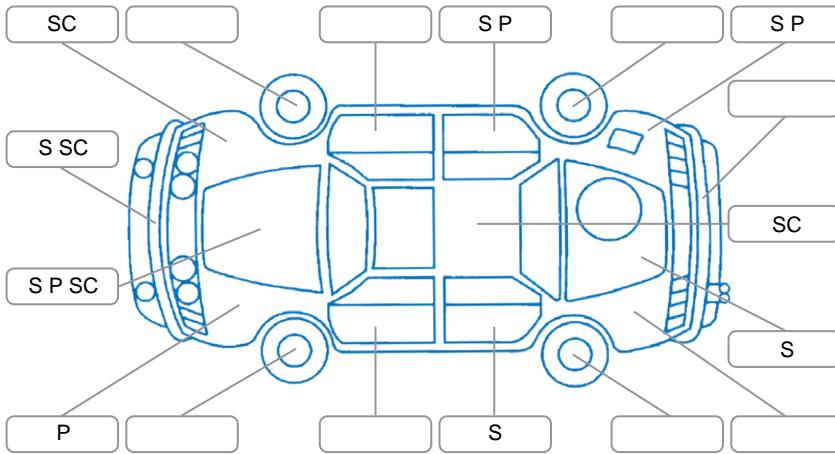

Report ID:	28,220,224	Version:	1
Created:	02 Jun 2026		

Make:	Mitsubishi	Model:	Outlander
Body Style:	SUV	Year:	2022
Rego No.:	PGB917	Rego Expiry:	22 Nov 2026
WoF Expiry:	13 May 2027	Odometer:	79,737 Kms
Good No.:	28220224	VIN:	JMFXTGF8WLZ032258
Next Service:	88000	Service History:	Yes

**Key**

S = Scratch    R = Rust    C = Crack    \* = Decals    W = Significant scuffs  
 D = Dent    PT = Paint defect    P = Pin dent    SC = Stone Chips

Note: some defects and blemishes may not be displayed in the diagram