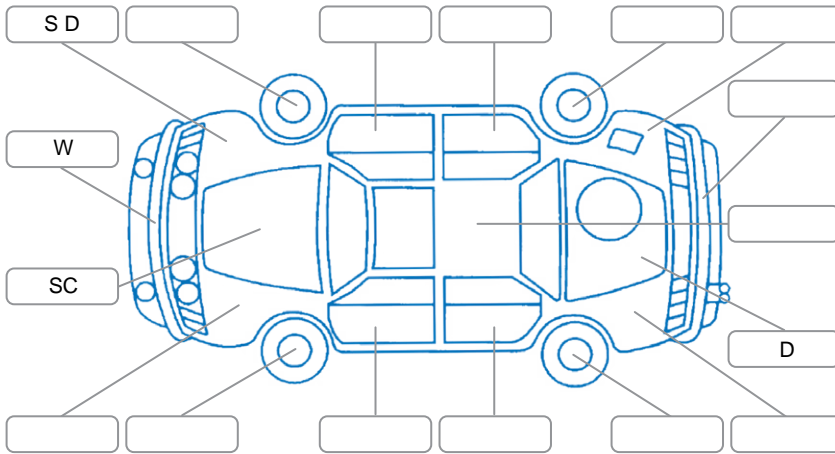

Report ID:	28,220,160	Version:	2
Created:	18 Jun 2026		

Make:	Toyota	Model:	Hiace
Body Style:	Minibus	Year:	2021
Rego No.:	NYW192	Rego Expiry:	12 Dec 2026
WoF Expiry:	25 Nov 2026	Odometer:	33,272 Kms
Good No.:	28220160	VIN:	JTFNA8AP808023029
Next Service:	44000	Service History:	Yes

**Key**  
 S = Scratch    R = Rust    C = Crack    \* = Decals    W = Significant scuffs  
 D = Dent    PT = Paint defect    P = Pin dent    SC = Stone Chips

Note: some defects and blemishes may not be displayed in the diagram