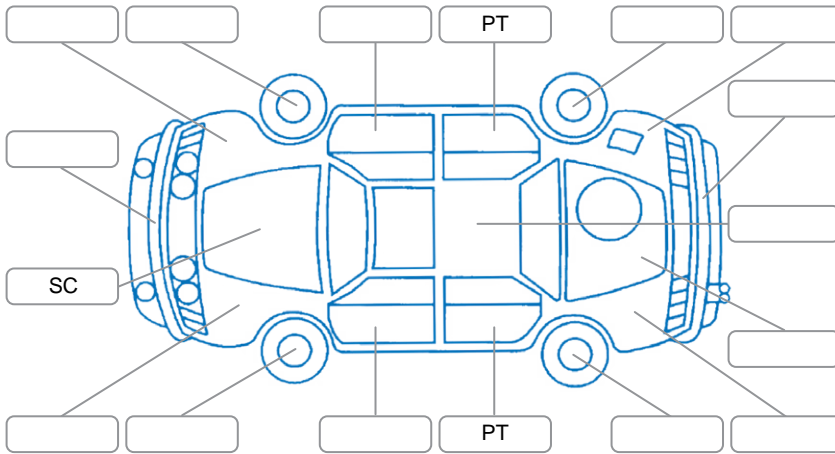

Report ID:	28,220,139	Version:	1
Created:	17 Jun 2026		

Make:	BMW	Model:	120i
Body Style:	Coupe	Year:	2011
Rego No.:	PEH773	Rego Expiry:	29 Jul 2026
WoF Expiry:	30 Jun 2027	Odometer:	152,572 Kms
Good No.:	28220139	VIN:	WBAUC12040VR54441
Next Service:	158,510	Service History:	No

Key
 S = Scratch R = Rust C = Crack * = Decals W = Significant scuffs
 D = Dent PT = Paint defect P = Pin dent SC = Stone Chips

Note: some defects and blemishes may not be displayed in the diagram

Body Inspection Comments

Conditions During Body Inspection: Wet Dry

Under Carriage and Under Bonnet Inspection Comments

Interior Comments

Seats:	Good
Carpets:	Good
Panels:	Good
Dashboard:	Good

General Comments

Road Conditions During Test Drive	Dry		
Engine Timing Mechanism	Timing Chain		
Evidence of Cam Belt Replacement	<input type="checkbox"/> Yes	<input type="checkbox"/> No	Kms
Inspected by:	Kees Gould		
Published by:	Grant Markham		
Inspection Date:	12 Jun 2026		